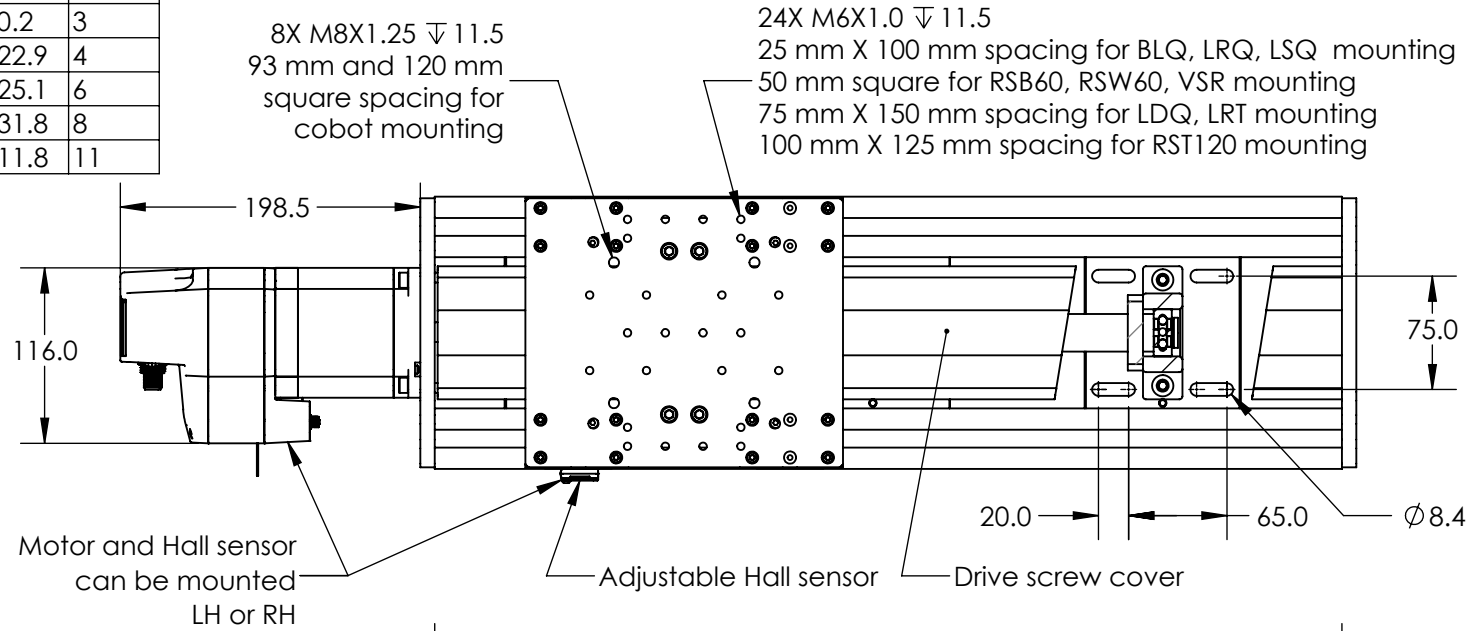

ZABER

LRUH18-BE01T12A Motorized Stage
 dimensions in mm

Model Number*	Travel	A	B	C	nxCM
LRU0250H18-BE01T12A	250.0	817.6	600.0	90.2	3
LRU0500H18-BE01T12A	500.0	1067.6	900.0	122.9	4
LRU1000H18-BE01T12A	1000.0	1567.6	1350.0	125.1	6
LRU1500H18-BE01T12A	1500.0	2067.6	1850.0	131.8	8
LRU2000H18-BE01T12A	2000.0	2567.6	2350.0	111.8	11

8mm T-slots
 Note: Do not mount stage using these side T-slots. For accessories only

- Away sensor M5 4-pin female
- Home sensor M5 4-pin female
- Sensors D-sub26 male
- Motor M12 T-code 4-pin male