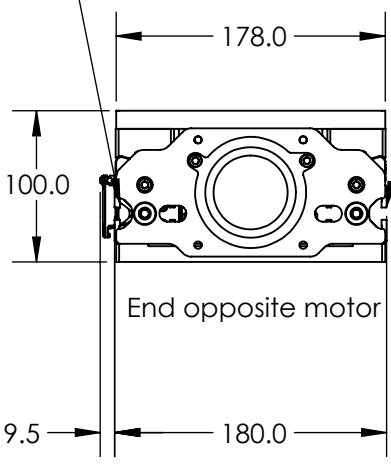

ZABER

LRUH18-BE01T12A Motorized Stage
 dimensions in mm

Model Number*	Travel	A	B	C	nxCM
LRU0250H18-BE01T12A	250.0	817.6	600.0	90.2	3
LRU0500H18-BE01T12A	500.0	1067.6	900.0	122.9	4
LRU1000H18-BE01T12A	1000.0	1567.6	1350.0	125.1	6
LRU1500H18-BE01T12A	1500.0	2067.6	1850.0	131.8	8
LRU2000H18-BE01T12A	2000.0	2567.6	2350.0	111.8	11

8mm T-slots
 Note: Do not mount stage using these side T-slots. For accessories only

- Away sensor M5 4-pin female
- Home sensor M5 4-pin female
- Sensors D-sub26 male
- Motor M12 T-code 4-pin male